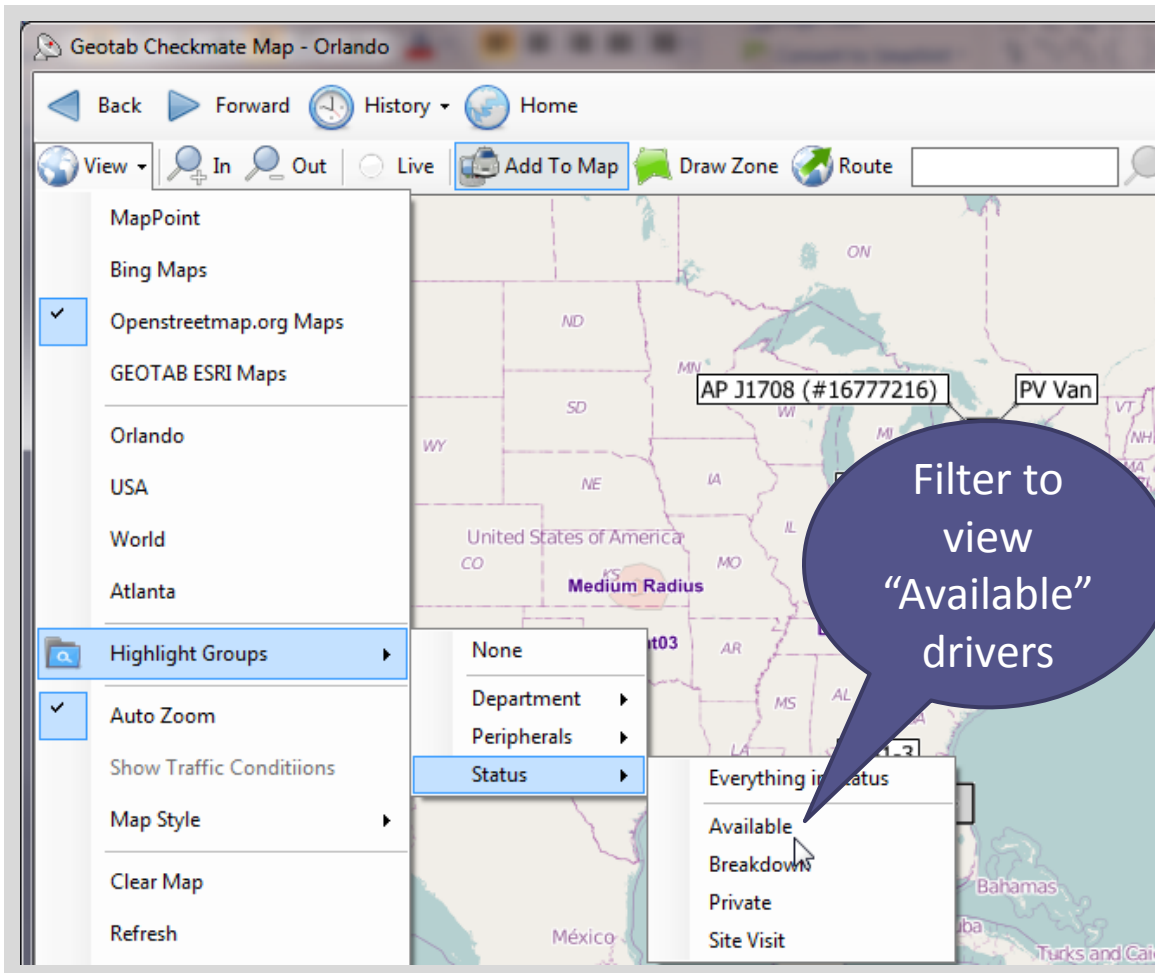

Garmin Integration

- ▶ Two-way messaging
- ▶ Driver navigation
- ▶ Job dispatching
- ▶ Optional service

Canned or Free Form Messages

Communication Flow

Job Dispatching

Filter to view "Available" drivers

Make more efficient & effective dispatching decisions

Geotab View map

Stop Detour Volume Tools

Fleet Management Interface is not responding. Please check connections.

OK

Stop Detour Volume Tools

GPS Text Messages

Back Forward History Home

Send New Message Reply Day 04/16/2010 More Search