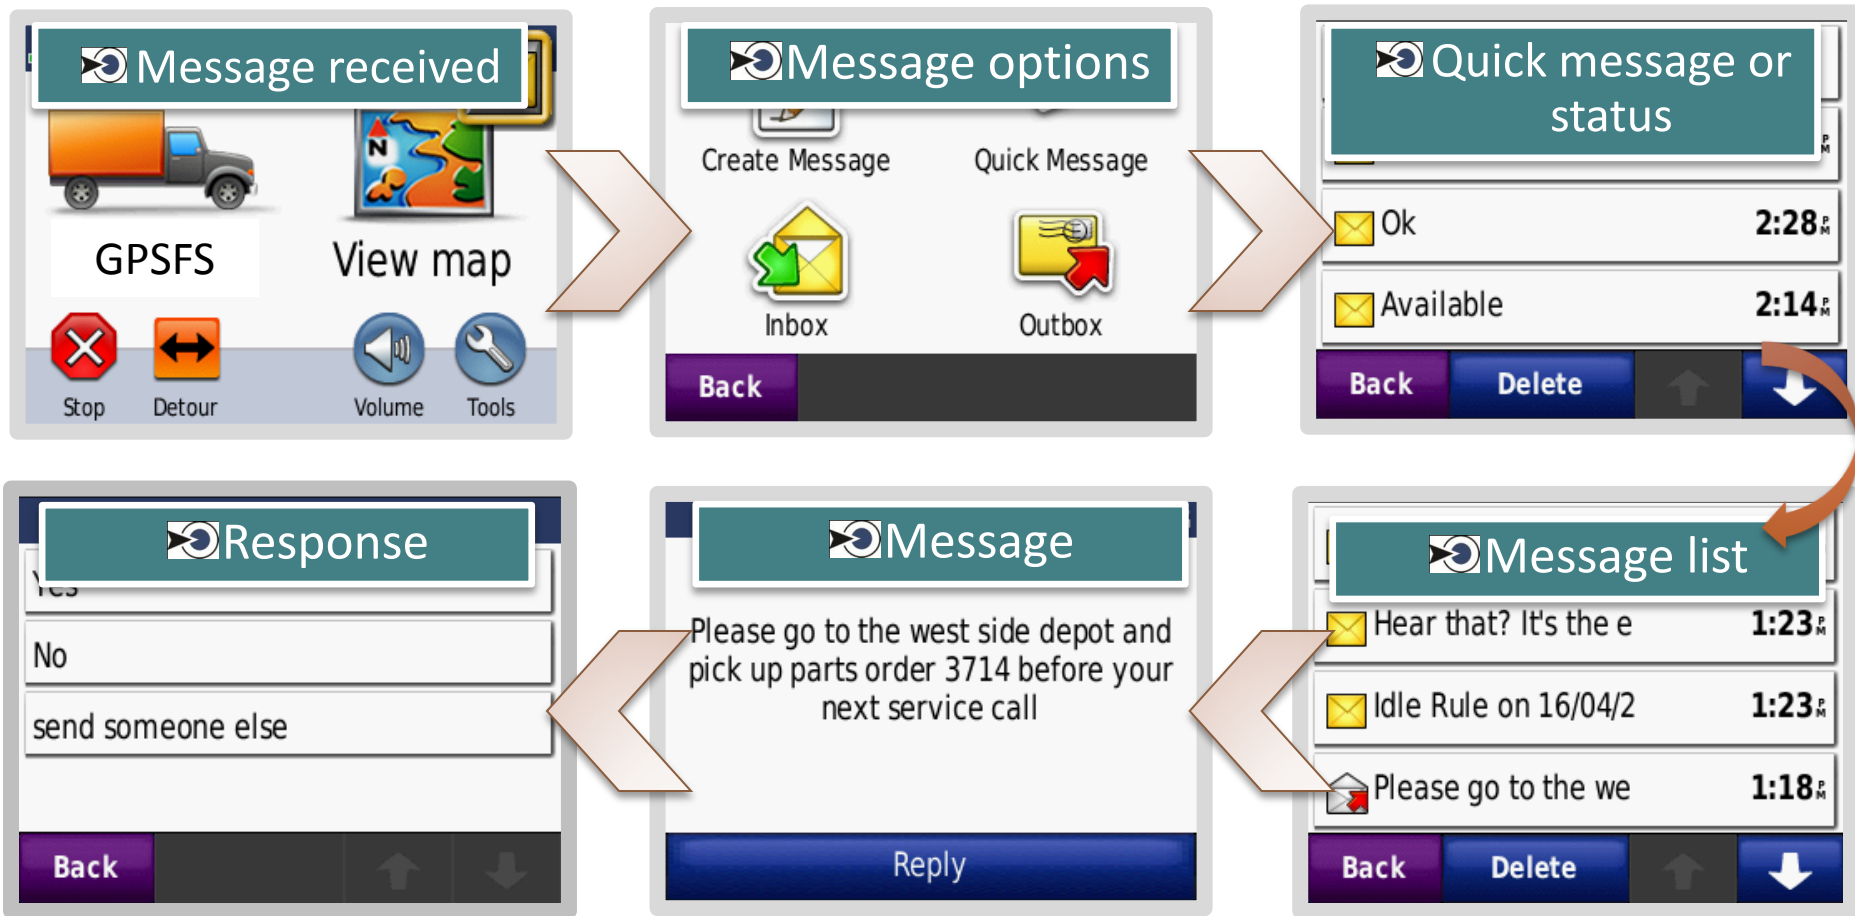

Telematics
Tracking
Dispatch
Training
Serving N. America Since 2001

GO System Dispatching & Messaging

GPS Tracking with:

Two-Way Messaging

Job Dispatching

Driver Navigation

Features

- ▶ Works with GO4v3 OBD units
- ▶ Garmin powered by GO unit so message delivery when ignition is off at time of “heartbeat”
- ▶ Optional service that can be added in the future
- ▶ Far less expensive than cellular phones
- ▶ Works with several Garmin unit types
- ▶ Provides real-time traffic data

Garmin Integration

- ▶ Two-way messaging
- ▶ Driver navigation
- ▶ Job dispatching
- ▶ Optional service

Canned or Free Form Messages

Communication Flow

Job Dispatching

Filter to view "Available" drivers

Make more efficient & effective dispatching decisions

From	To	Message	Delivered
SG		Breakdown	10:27 AM
SG		Test Caesar	10:21 AM
SG		Site Visit	10:13 AM
stephaniev@geotab	SV41-3	Please go to the west side depot and pick up parts order 3712 before your next service call. [options: yes, no, send someone else]	