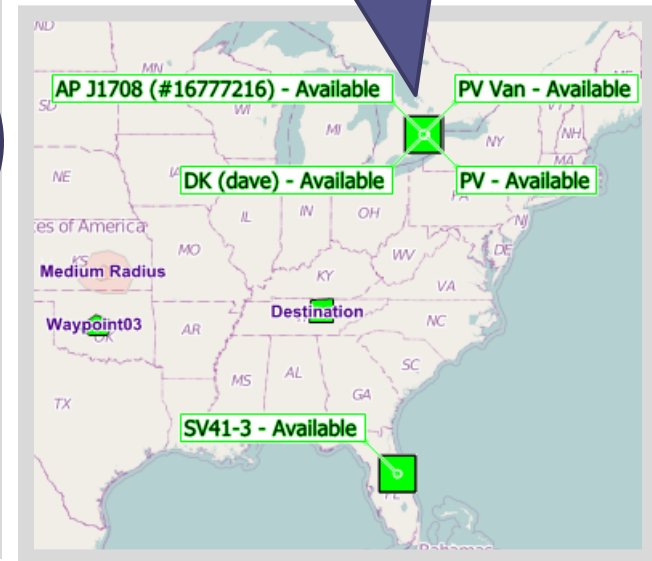

Job Dispatching

Filter to view "Available" drivers

Make more efficient & effective dispatching decisions